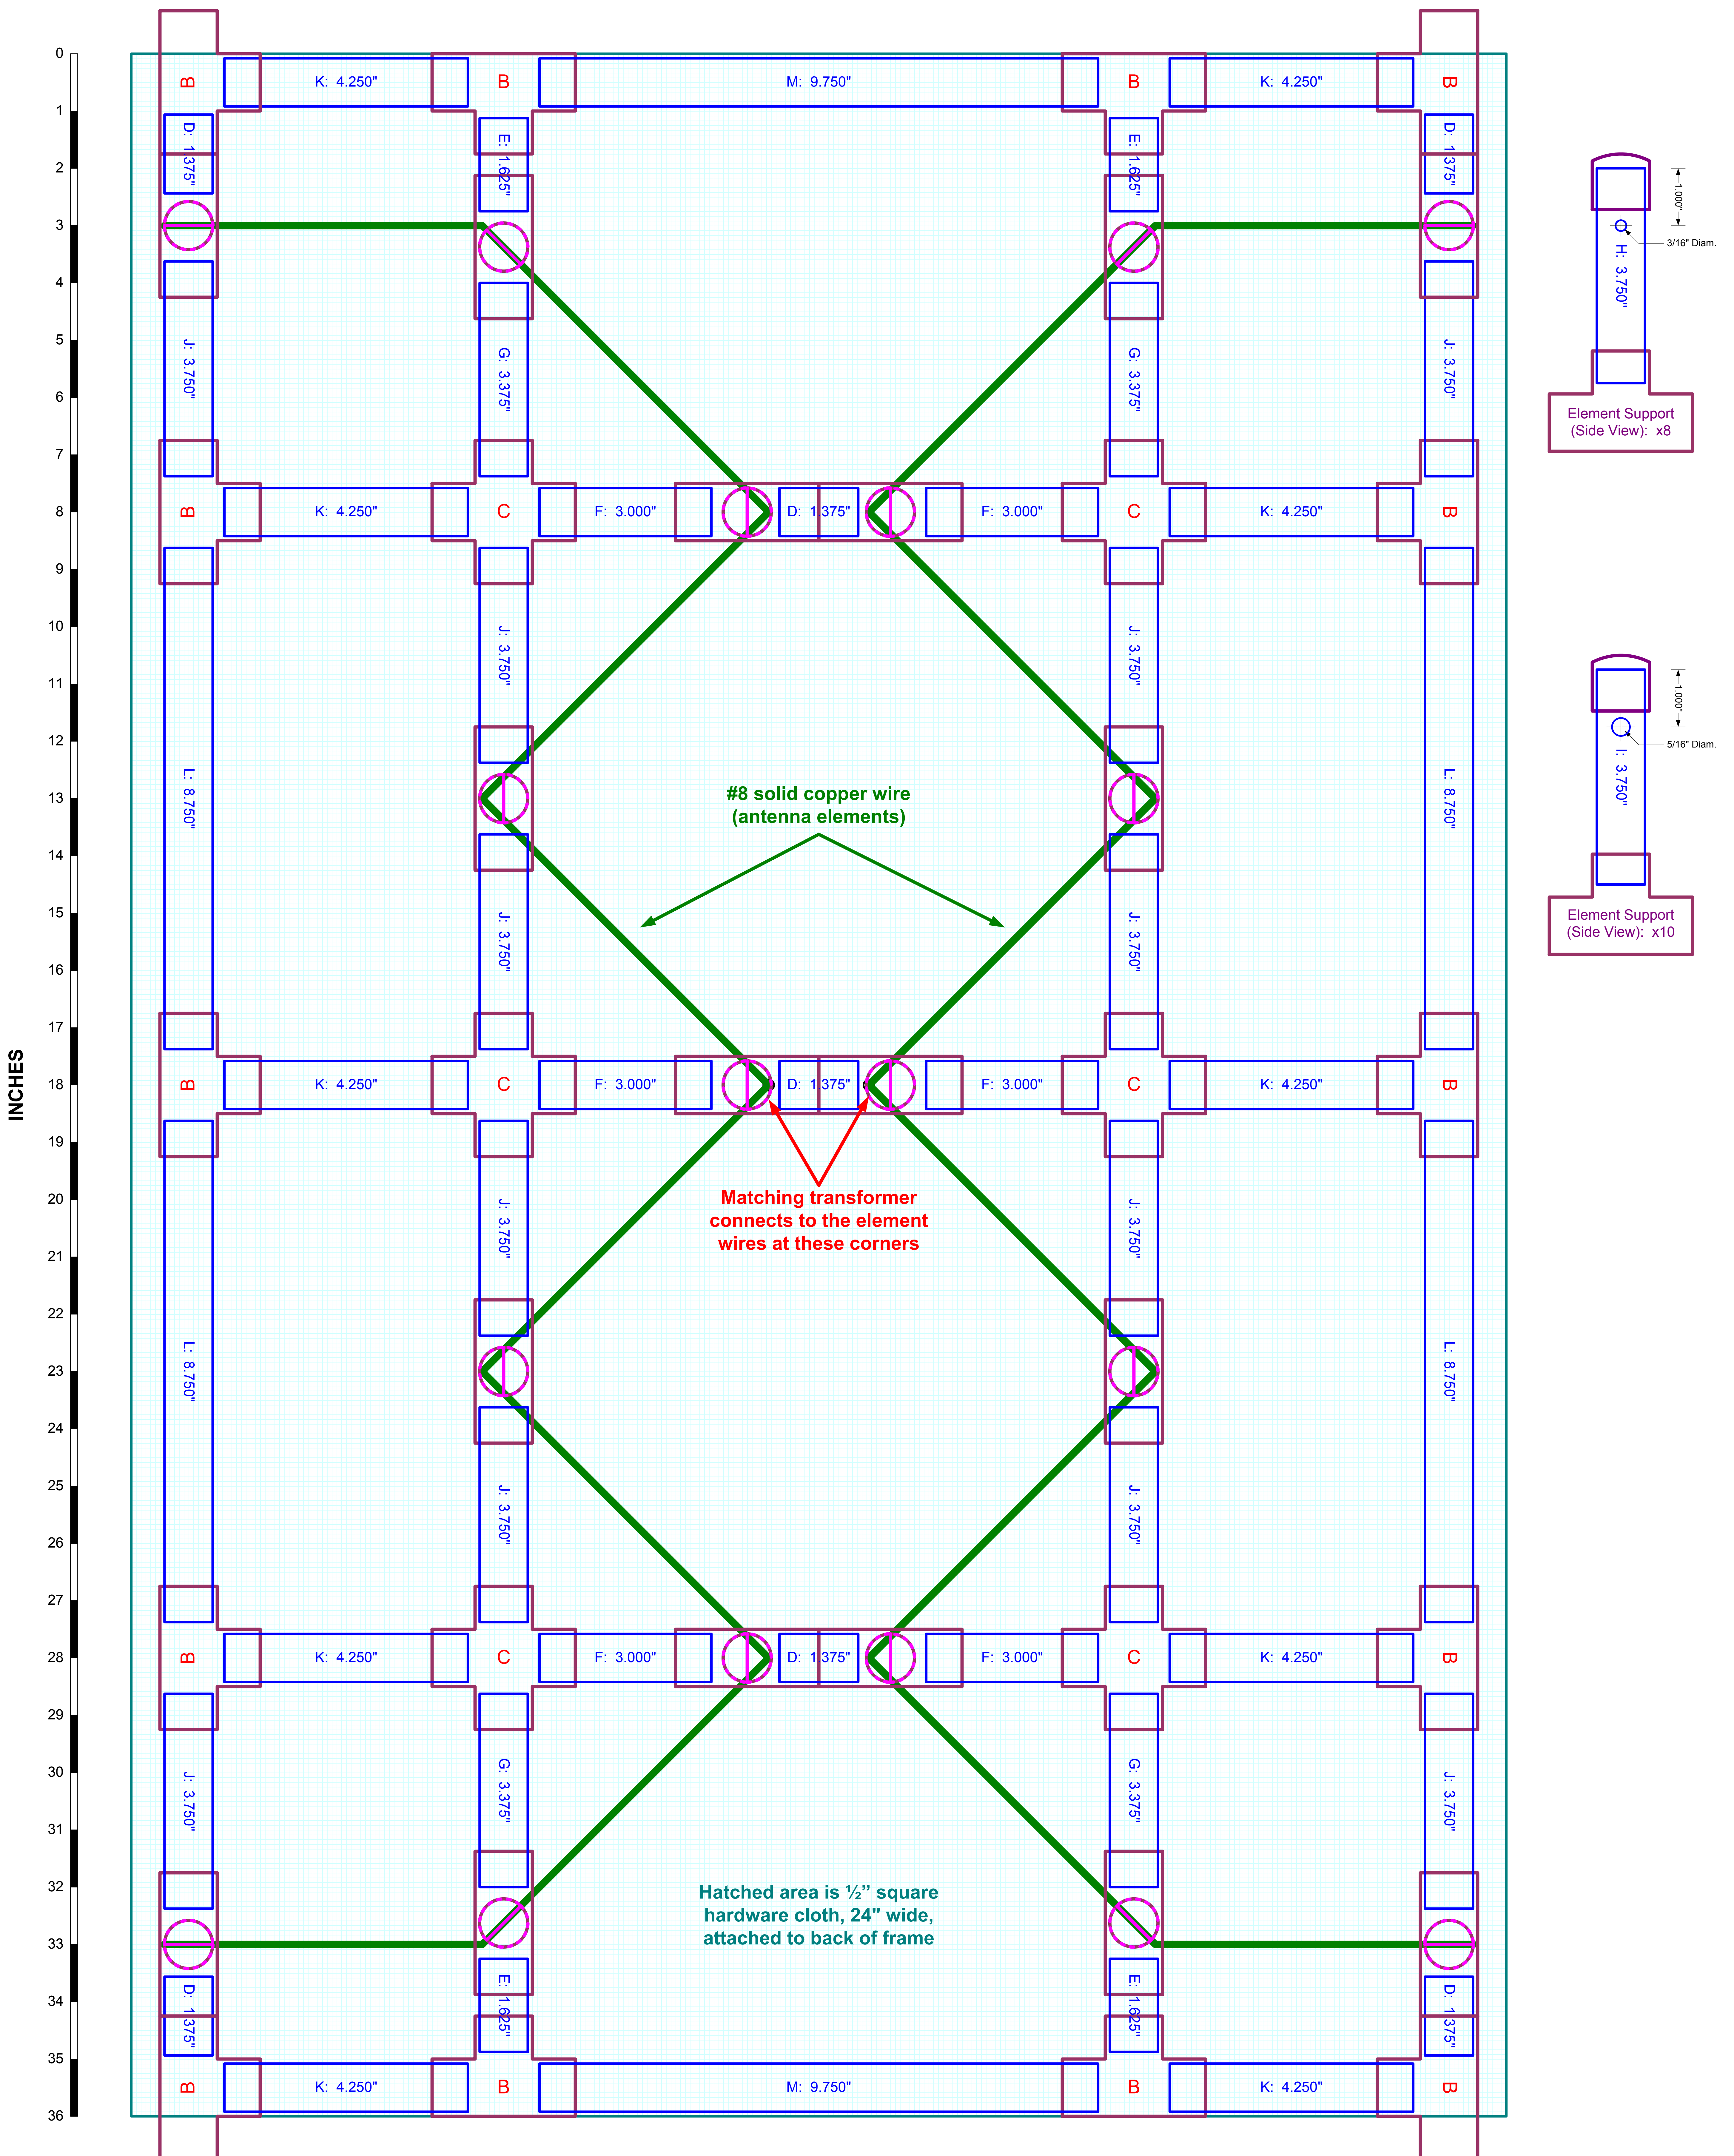

0 1 2 3 4 5 6 7 8 9 10 11 12 13 14 15 16 17 18 19 20 21 22 23 24
INCHES

INCHES

Gray - Hoverman UHF Panel Antenna
PVC support schematic
(1/2" schedule 40 PE/PVC water pipe)